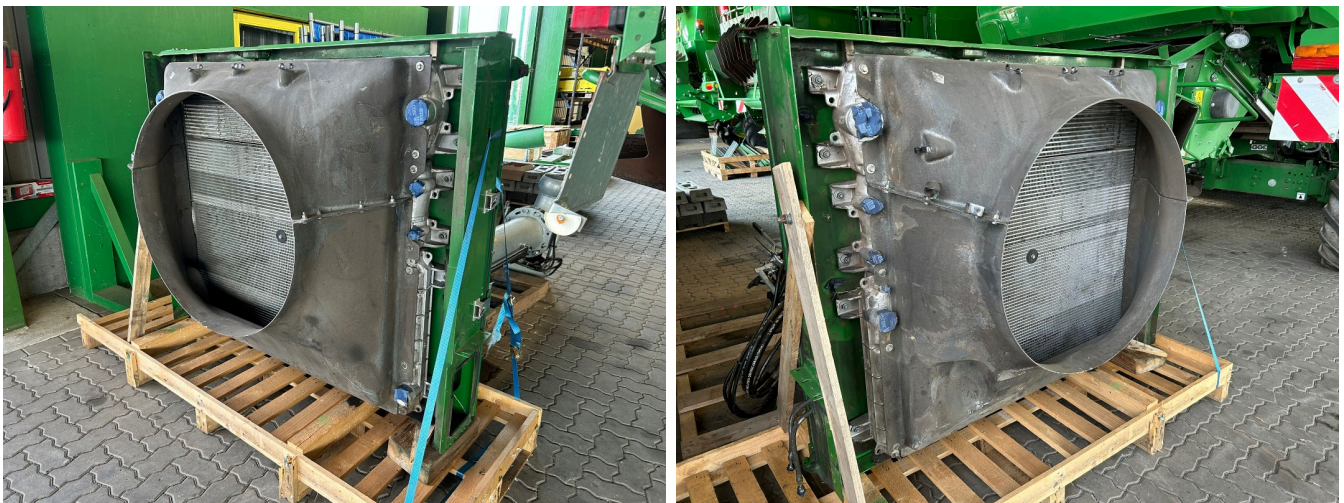

Tiemann Premium Used
Rudolf-Diesel-Straße 7
27419 Sittensen

Tel.: (0 42 82) 50 90 – 900
Fax: (0 42 82) 50 90 – 555

John Deere Kühlerpaket vom T670

Printout from: 22.06.2026

Internal reference number for your request:
15004

Year of manufacture:	2022
Design:	Combine parts
Category:	kompressor-kuehlanlage
Operating hours:	760

EUR 2,500.⁰⁰

(plus VAT 19% EUR 2,975.⁰⁰)

Detail overview

An overview of the equipment features and the property description can be found on the following page.

Equipment

State

Used

Description

- kuehlerpaket-eines-john-deere-t670
- Year of construction 2022
- nur-760-motorstunden
- seriennummer-des-maehdreschers-1z0t670acnt131113
- -
- Price is valid for existing condition. Offer subject to change. Errors, changes and prior sale reserved. All information without warranty.
- Â
- Â