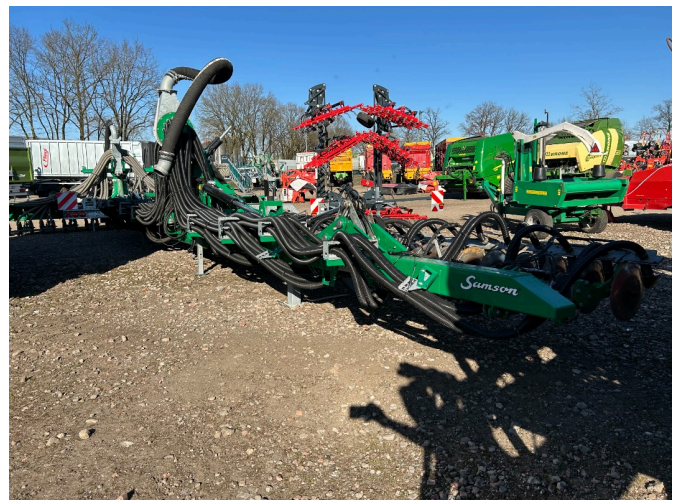

Tiemann Premium Used
Rudolf-Diesel-Straße 7
27419 Sittensen

Tel.: (0 42 82) 50 90 – 900
Fax: (0 42 82) 50 90 – 555

Samson TS 12

Printout from: 30.04.2026

Internal reference number for your request:
MXSO/1601

Year of manufacture:	2023
Design:	Manure technology + manure technology
Category:	Garbage slot machine
Operating hours:	707

EUR 69,000.⁰⁰

(plus VAT 19% EUR 82,110.⁰⁰)

Detail overview

An overview of the equipment features and the property description can be found on the following page.

Equipment

Description

Equipment	gsc-teilbreitenschaltung	• samson-ts-12-scheibenschlitzgeraet
Working width	12,00	• -
State	Used	• arbeitsbreite-120-m
Technical condition	Good	• scheidendurchmesser-385-mm
		• samson-gsc-teilbreitenschaltung-mit-12-teilbreiten
		• hydr-spatenschieber
		• ads-anti-tropf-system
		• Central lubrication
		• hydr. folding
		• 12-individuelle-scheibensektionen
		• Warning signs
		• LED lighting
		• -
		• Price is valid for existing condition. Offer subject to change. Errors, changes and prior sale reserved. All information without warranty.
		• Â
		• Â
		• Â