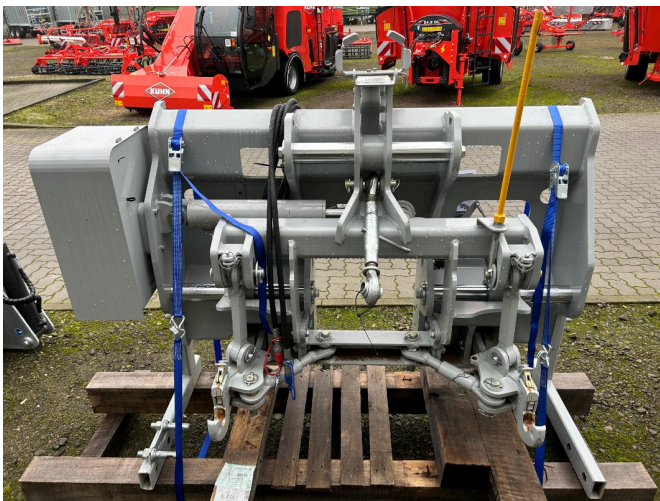

Year of manufacture:

2023

Design:

Fertilization + Plant Protection Technology + Care

Category:

Harrow technology + hoeing technology

EUR 6,990.⁰⁰

(plus VAT 19% EUR 8,318.¹⁰)

Detail overview

An overview of the equipment features and the property description can be found on the following page.

Equipment

Growing space
Technical condition

Tail
New

Description

- laforge-dynatrac-compact-verschieberahmen
- fuer-anbaugeraete-bis-zu-1500-kg
- 30-cm-verschiebedistanz
- dreipunktanbindung-kat-ii-traktoren-und-anbaugeraeteseitig
- zapfwellengeratetauglich
- anbaugeraetekorrektur-in-hanglagen-bis-15-steigung
- gewicht-410-kg
- Â
- -
- Price is valid for existing condition. Offer subject to change. Errors, changes and prior sale reserved. All information without warranty.
- Â